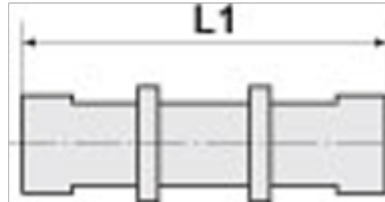

Article number: 586510146ES

Description: Stainless steel bulkhead 51.014-6 Ø6/Ø6 - M14x1

Measures

a/f = -

L1 = 34.4

NV = 17